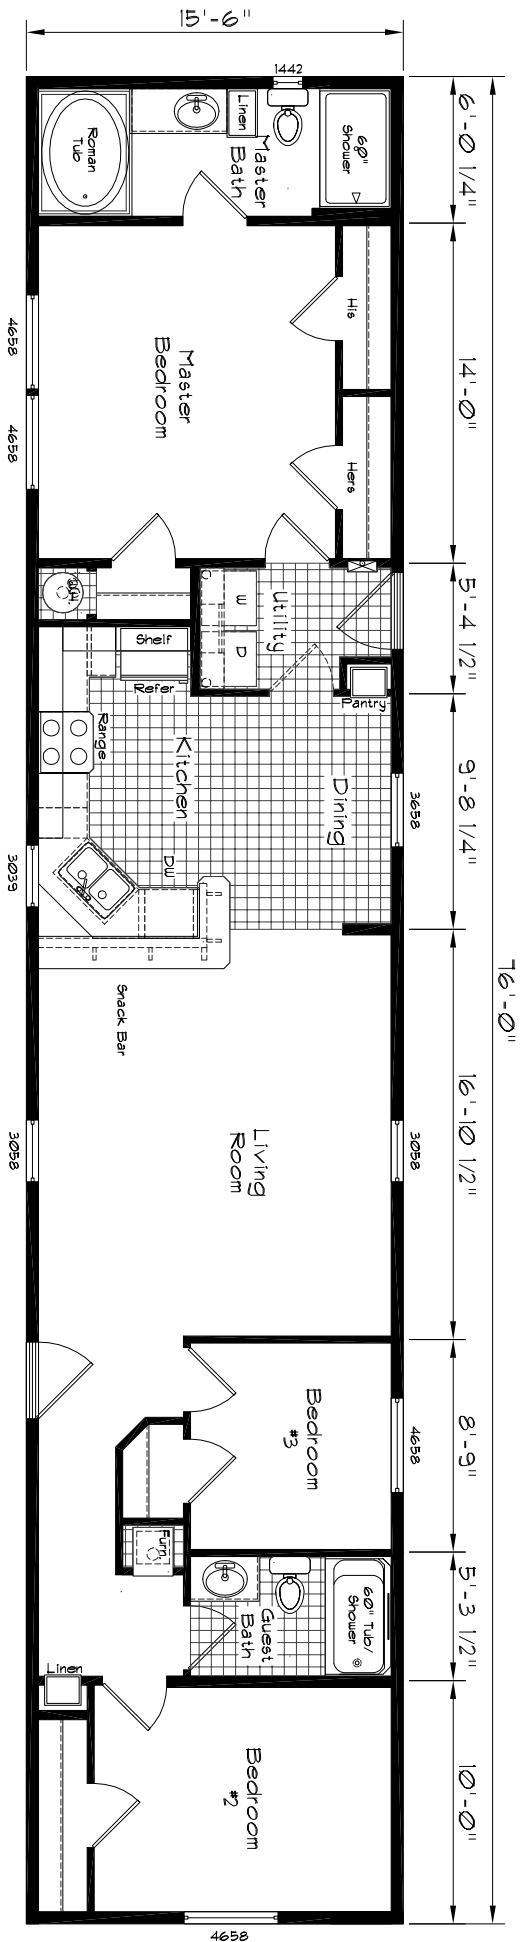

# Cedar Canyon

Model: 2025 LS  
 3 Bedroom, 2 Bath  
 1178 Square Feet  
 Floor Size  
 76'-0" x 51'-6"