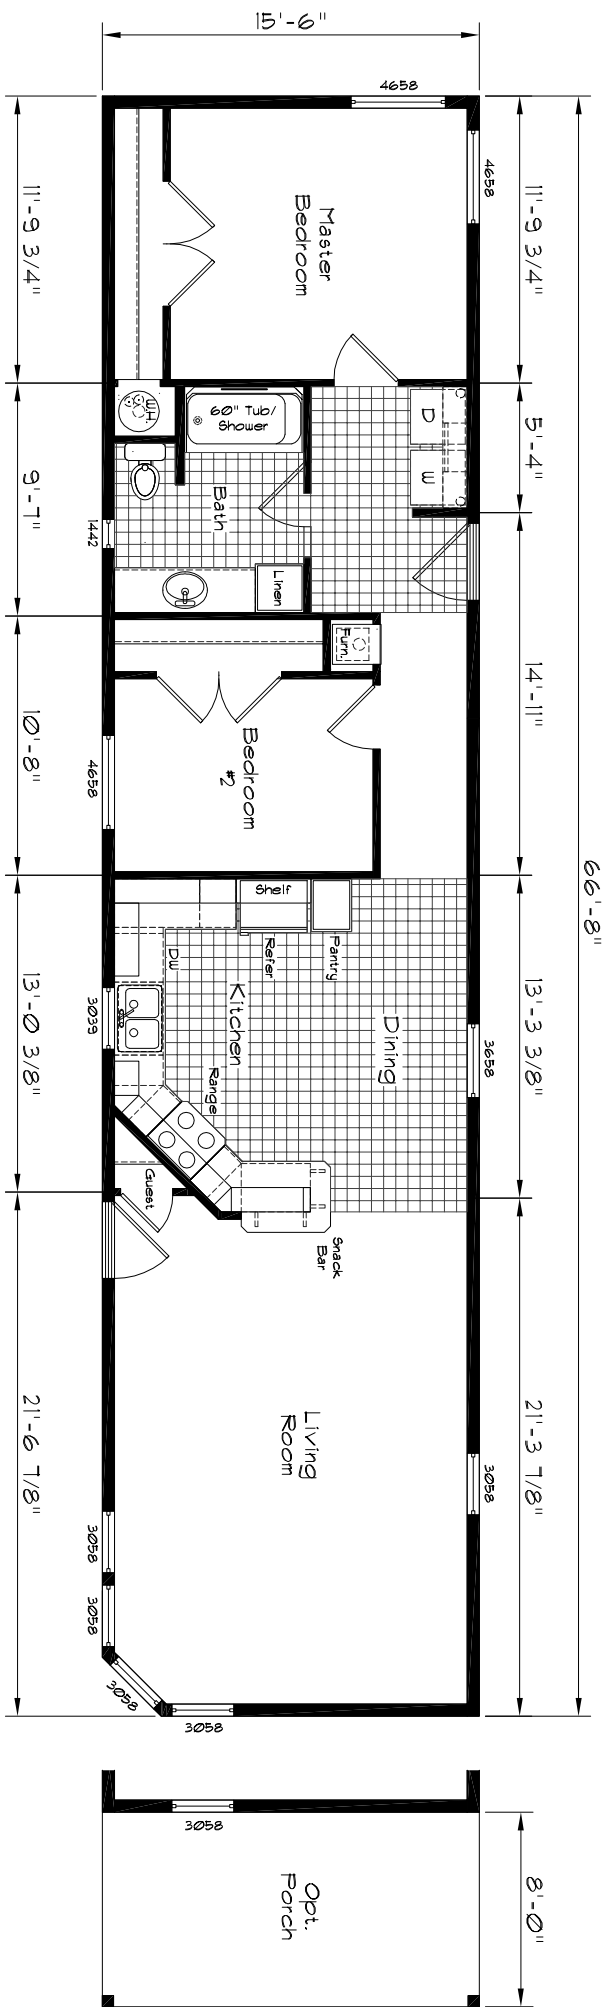

Cedar Canyon

KHEW 1/25/12

Model: 2054 LS
2 Bedroom, 1 Bath
1030 Square Feet
Floor Size
66'-8" x 15'-6"